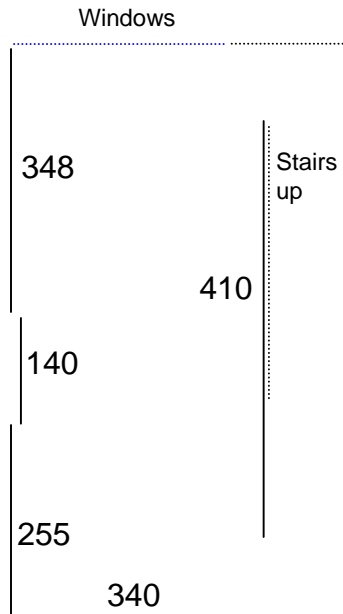

1st Floor

Ceiling Height = 245 cm

Ground Floor

Ceiling Height = 284 cm

**Contemporary
Art
Projects**

20 Rivington Street
London EC2A 3DU
020 7739 1743
info@caprojects.com
www.caprojects.com