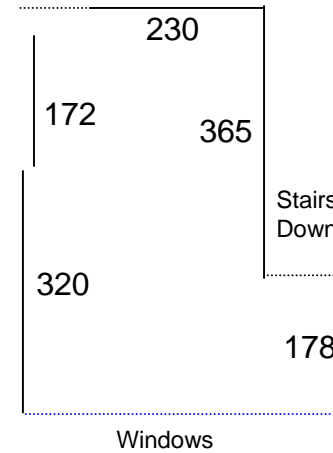

1st Floor

Ceiling Height = 245 cm

Ground Floor

Ceiling Height = 284 cm

**Contemporary
Art
Projects**

20 Rivington Street
London EC2A 3DU
020 7739 1743
info@caprojects.com
www.caprojects.com